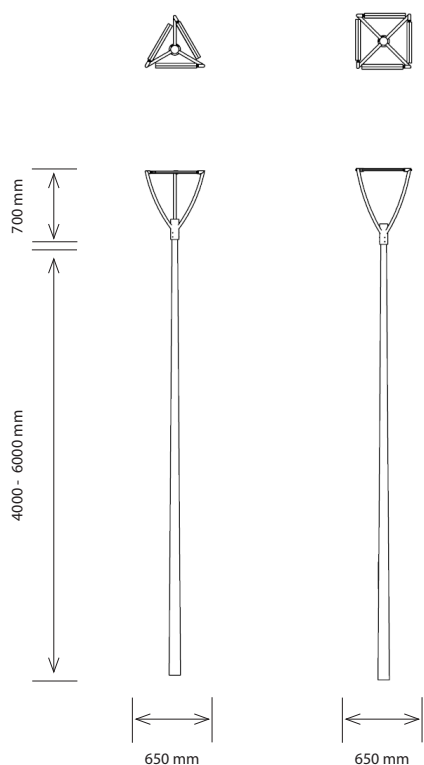

# HISTORIC

DESIGNED BY MARGUS TRIIBMANN

Historic streetlight is a modernized version of a traditional 18th and 19th century gas lamp. Carrying on the historical look with its curves, Historic luminaires are suitable in environments where preservation of the past and heritage is important and today's highly technological and contemporary street lightings would come across too intense. Historic is available in configurations with 3 or 4 LED profiles, creating either a triangle or a square with the profiles. The number of profiles can be changed depending on the light requirement.

Historic features our own aluminium profile with LED lighting called Wannabe. Wannabe has a ball joint which connects the profile to the head. This ball joint allows the profile to be adjusted freely, which means that its light can be directed in any desired direction. The head is made from powder painted aluminium in RAL 9011, either mat or glossy. Historic comes standard with a conical pole between 4 and 6 meters. The LED driver is located inside the pole for easy access and maintenance.

Product code	LO-HI-03	LO-HI-04
Light source	LED	LED
Number of lighting elements	3	4
Max light output (lm)	7200	9900
Color rendering index (CRI)	≥70	≥70
Color temperature (K)	3000/4000	3000/4000
Power consumption (W)	63	83
Supply voltage	100...240VAC	100...240VAC
Supply frequency	50...60Hz	50...60Hz
Working temperature Ta	-30...+40°C	-30...+40°C
IP rating	66	66
IK rating	8	8
Weight (without pole)	5kg	7kg